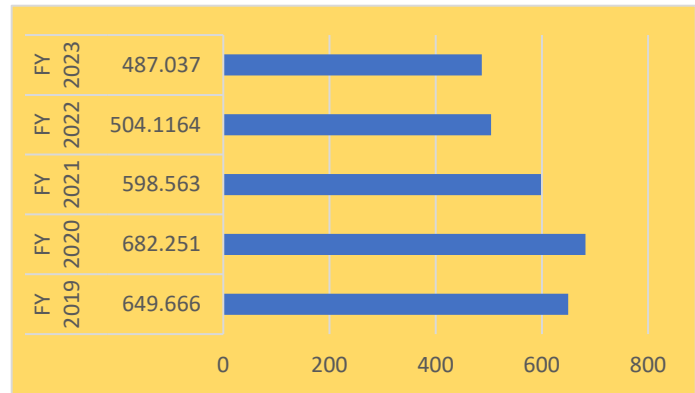

Institution	FTEs FY23	FTEs FY22	Percent Change
Community Colleges	464.95	445.037	-4.8%
4yr-Institutions	45.97	42.0	-9.45%
Continuing Education	22.79	20.65	-10.36%
Total	533.71	507.687	-5.13%