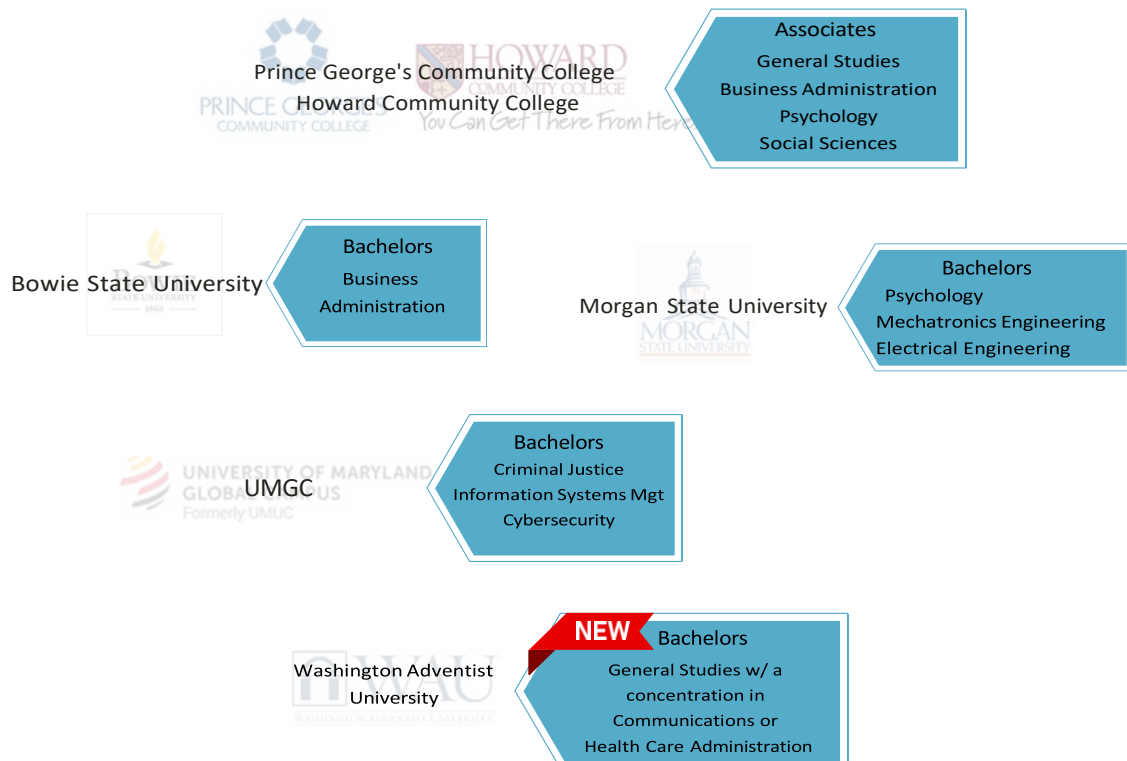

MISSION

The Laurel College Center is a regional higher education center that provides the community and the region with quality learning experiences that can lead to degree attainment, workforce development and/or personal enrichment.

Degrees Offered At The Center

LCC By the Numbers

- Twenty-two standard classrooms
- **NEW!** Two Hyflex classrooms
- Eleven instructional computer labs
- Two science labs including one for biology and one for microbiology
- An open computer lab
- Virtual library
- **NEW!** – Student Game Room
- Two student lounges
- Two faculty workrooms
- Twelve administrative offices
- Group Study Room

The Laurel College Center is conveniently located in the heart of Laurel, close to I-95 and the Baltimore Washington Parkway. The Laurel College Center totals **48,871 square feet**, including thirty-seven classrooms as well as administrative offices located on five floors of a modern ten-story professional building.